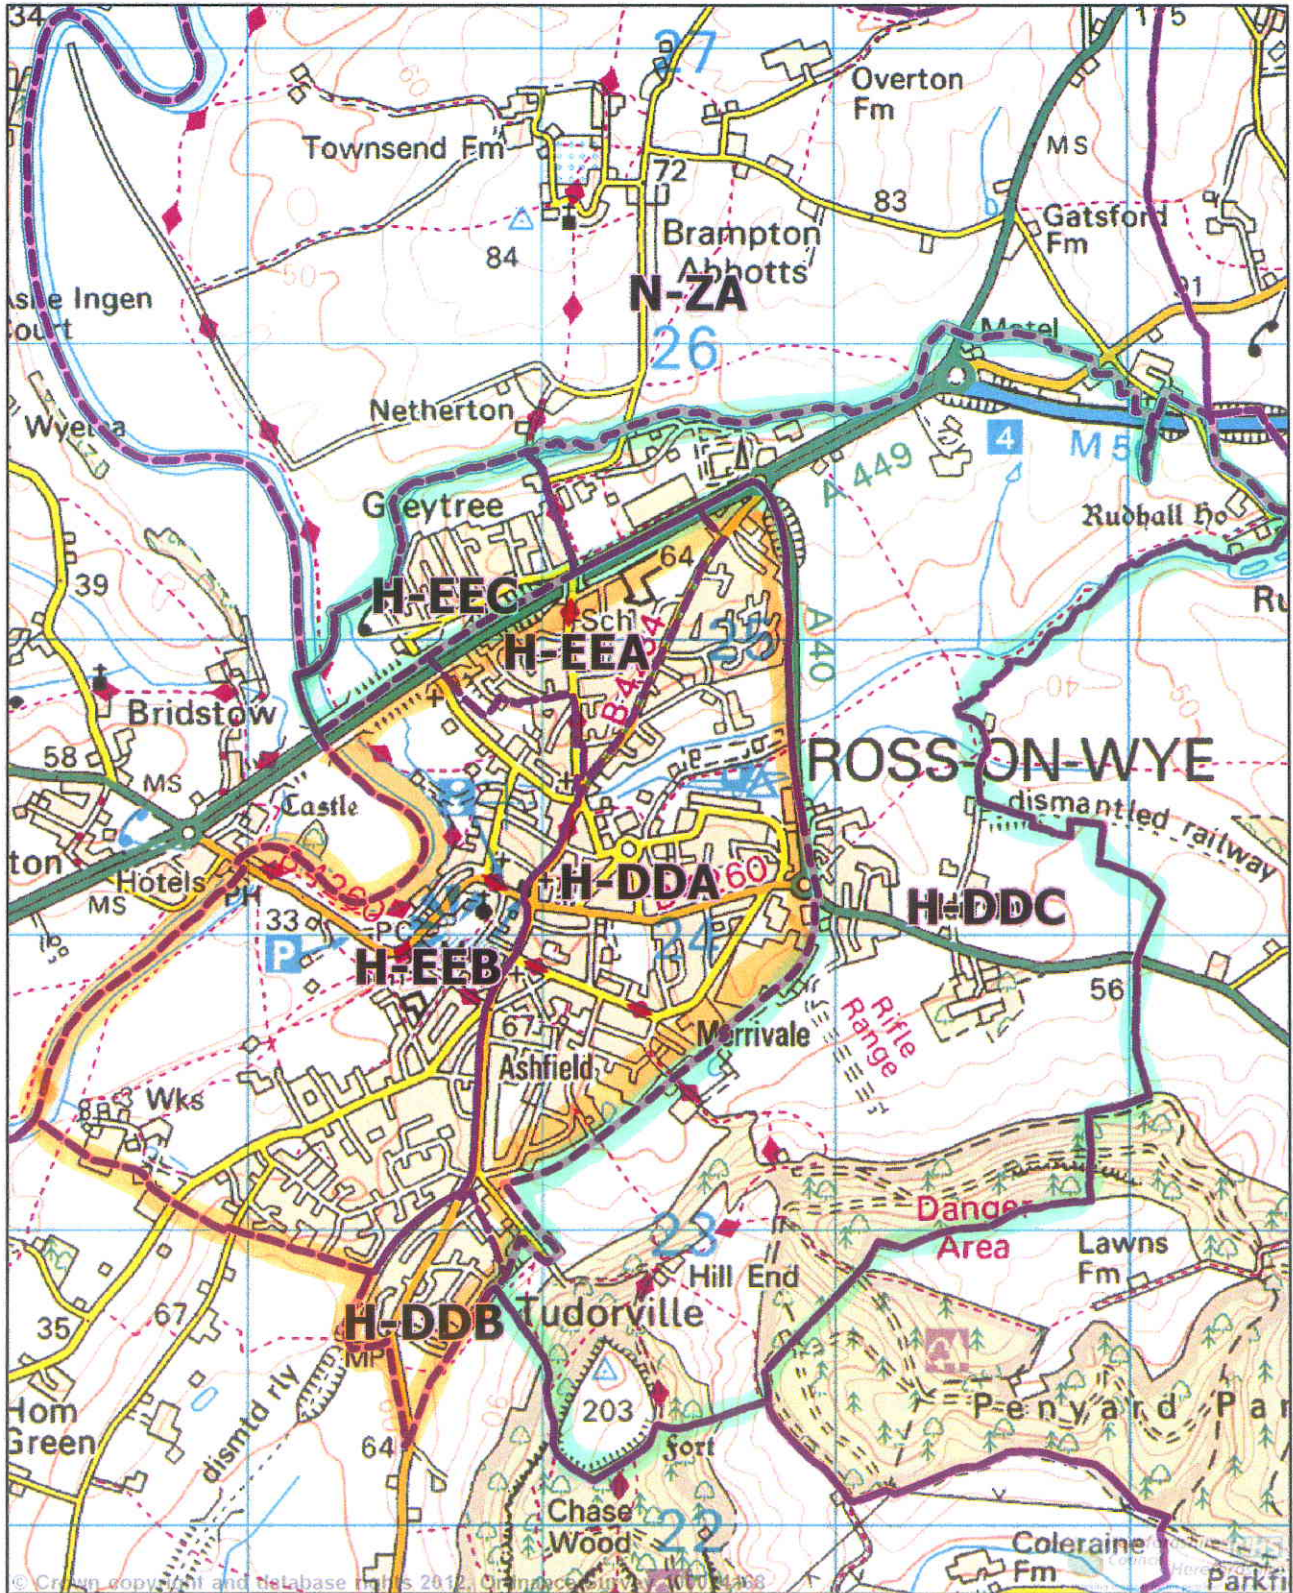

County of Herefordshire District Council,
Brockington, 35 Hafod Road, Hereford. HR1 1SH.
website: www.herefordshire.gov.uk
switchboard: 01432 260000

Working in partnership for the people of Herefordshire

Location:

Description: ROSS WARDS

Map Scale 1:25,620 ; Map Centre OS Grid Reference 360,368.8537669:224,447.3958644

© Crown copyright and database rights 2011, Ordnance Survey 100024168

No further copies may be made.

Ross Rural Boundary

Ross Town Boundary